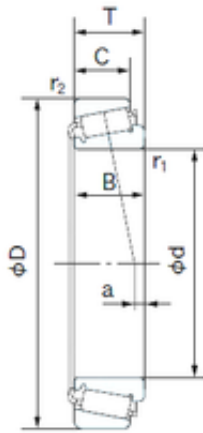

## NTN bearing de Mexico, S.A.

NSK NTN NACHI Koyo SKF Timken 655/653  
33275/33462 33275/33472 33275W/33475

Bearing No. 655/653

Size	69.850x146.050x41.275 mm
Bore Diameter	69.850 mm
Outer Diameter	146.050 mm
Width	41.275 mm
d	69.850 mm
D	146.050 mm
T	41.275 mm
B	41.275 mm
C	31.750 mm
a	7.9 mm
r1 min.	3.5 mm
r2 min.	3.3 mm
Weight	3,24 Kg
Basic dynamic load rating (C)	188000 kN
Basic static load rating (C0)	260000 kN
(Grease) Lubrication Speed	2500 r/min
(Oil) Lubrication Speed	3300 r/min
Calculation factor (e)	0.41
Calculation factor (Y0)	0.81

655/653 Bearing 2D drawings and 3D CAD models